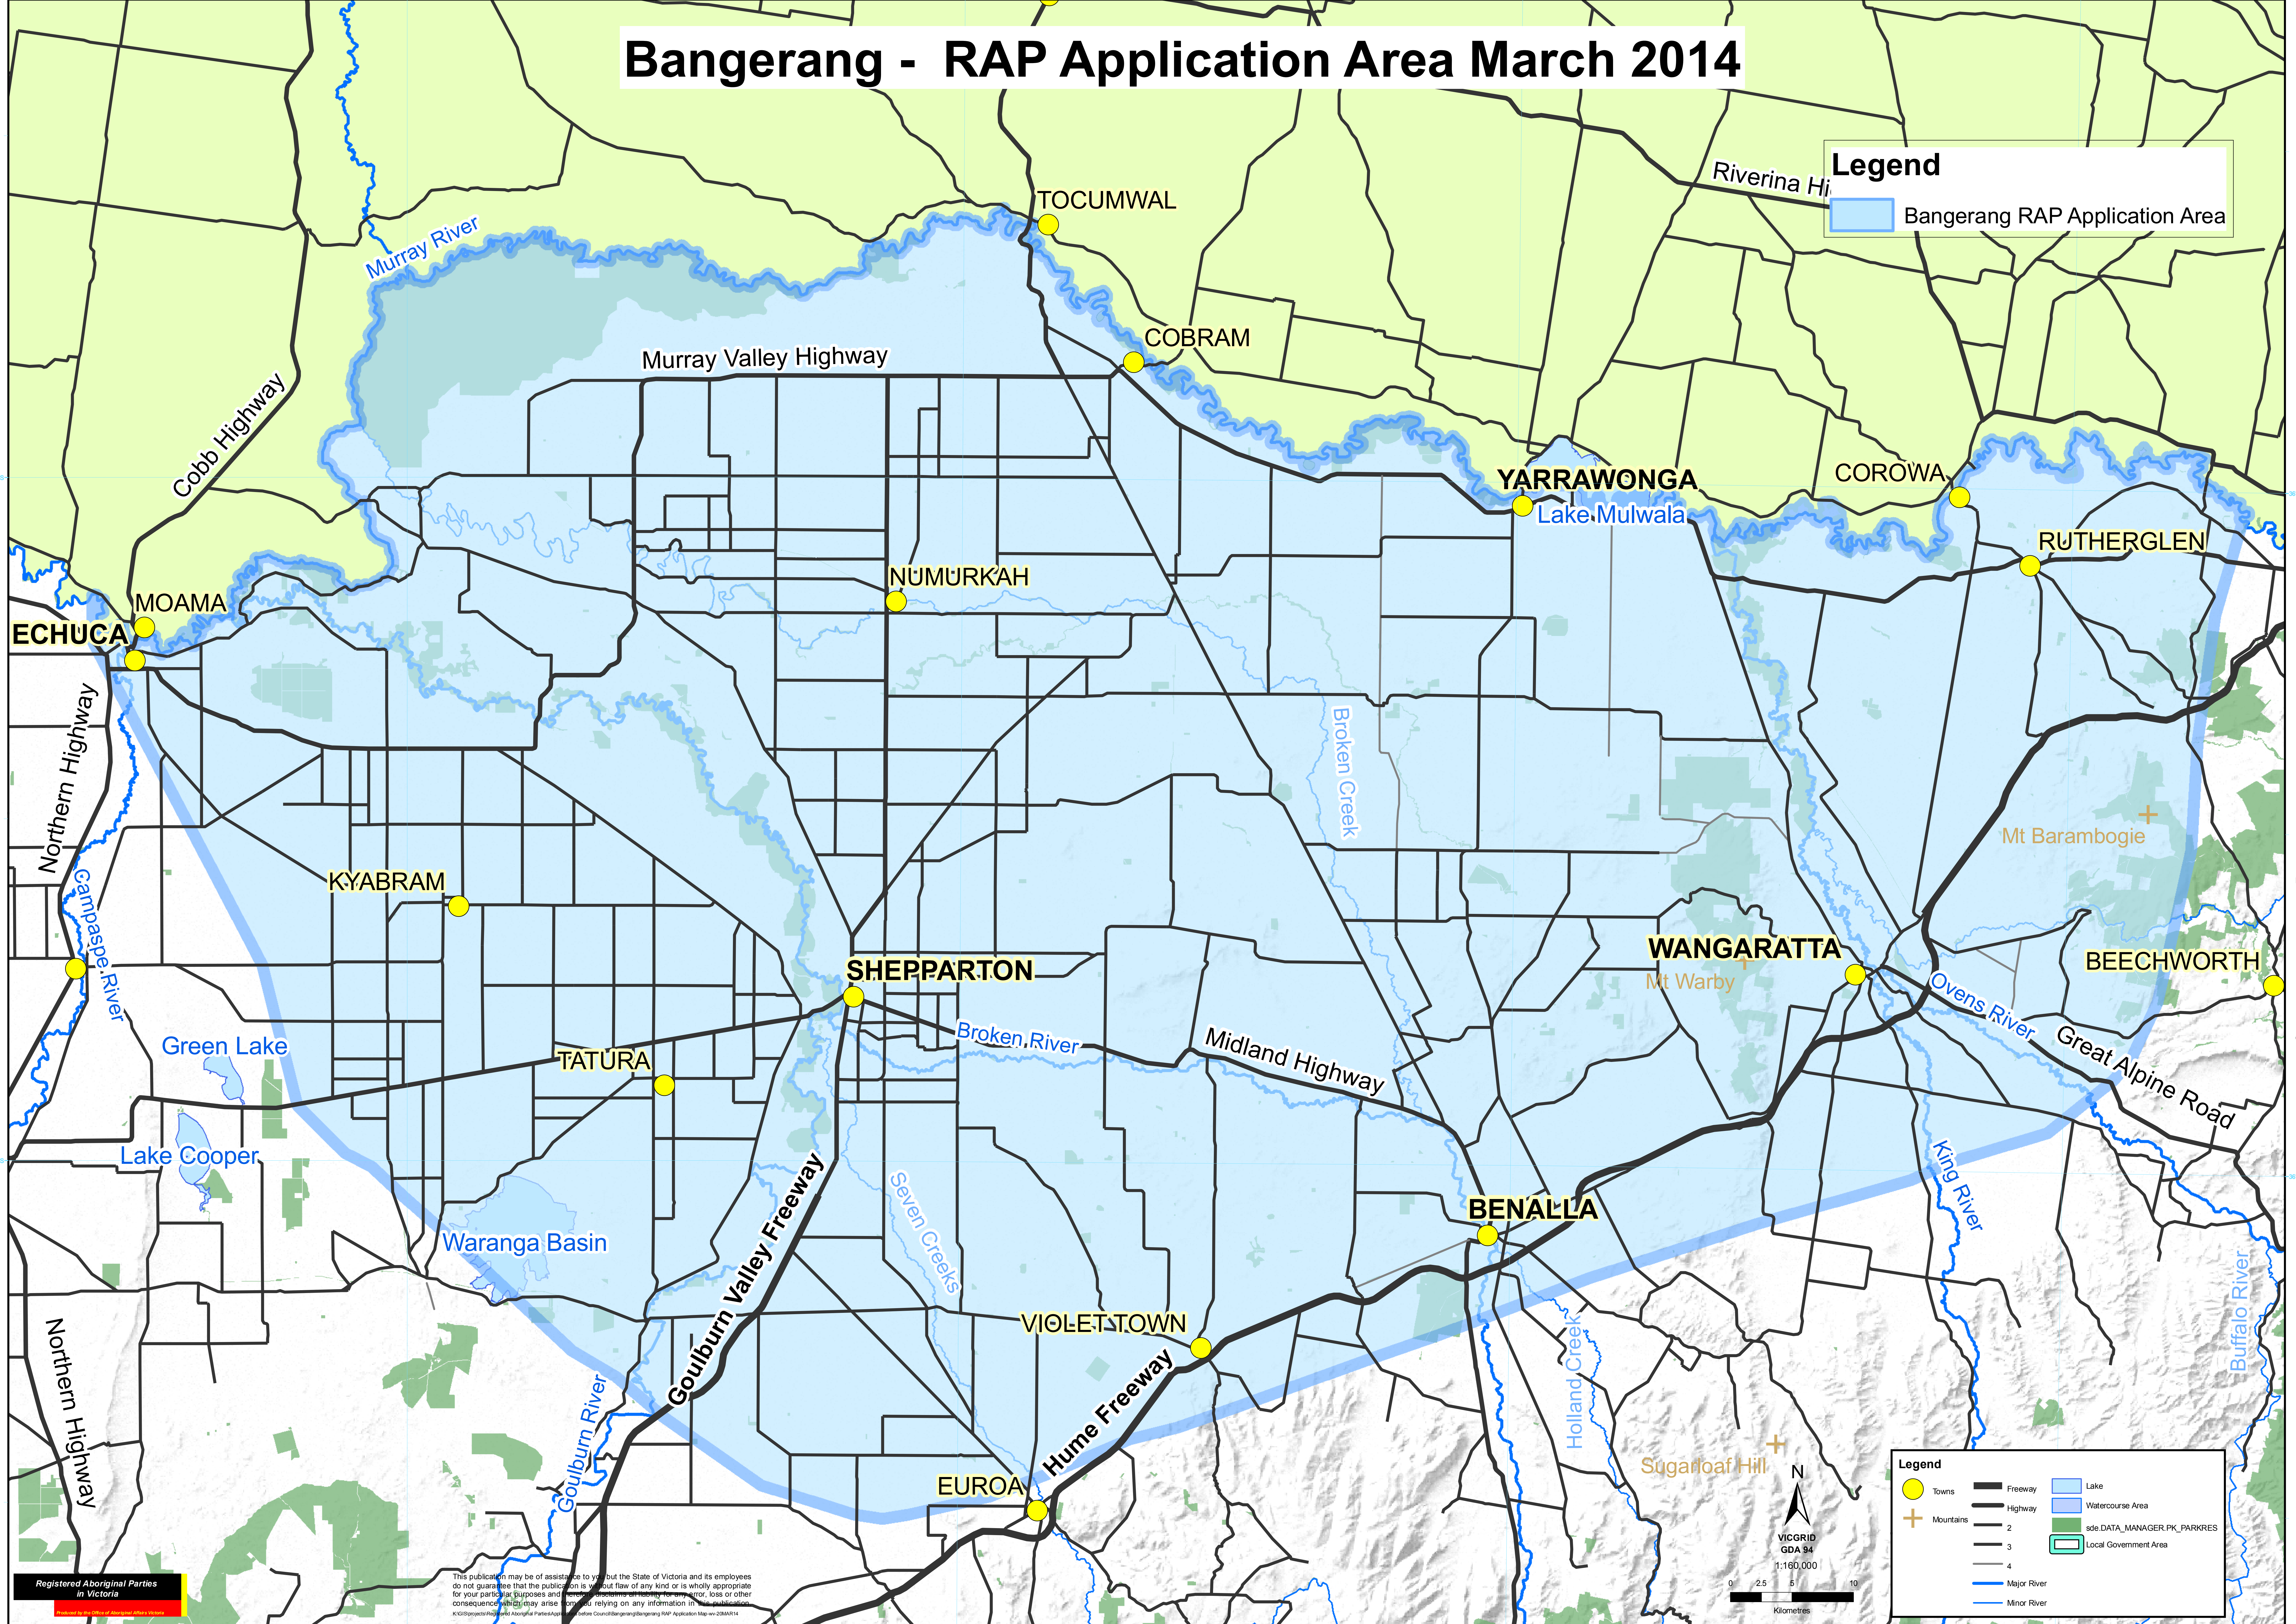

Bangerang - RAP Application Area March 2014

Legend
Bangerang RAP Application Area

Legend

- Towns
- Mountains
- Freeway
- Highway
- Lake
- Watercourse Area
- sde.DATA_MANAGER_PK_PARKRES
- Local Government Area
- 2
- 3
- 4
- Major River
- Minor River

VICGRID
GDA 94
1:160,000

Registered Aboriginal Parties
in Victoria