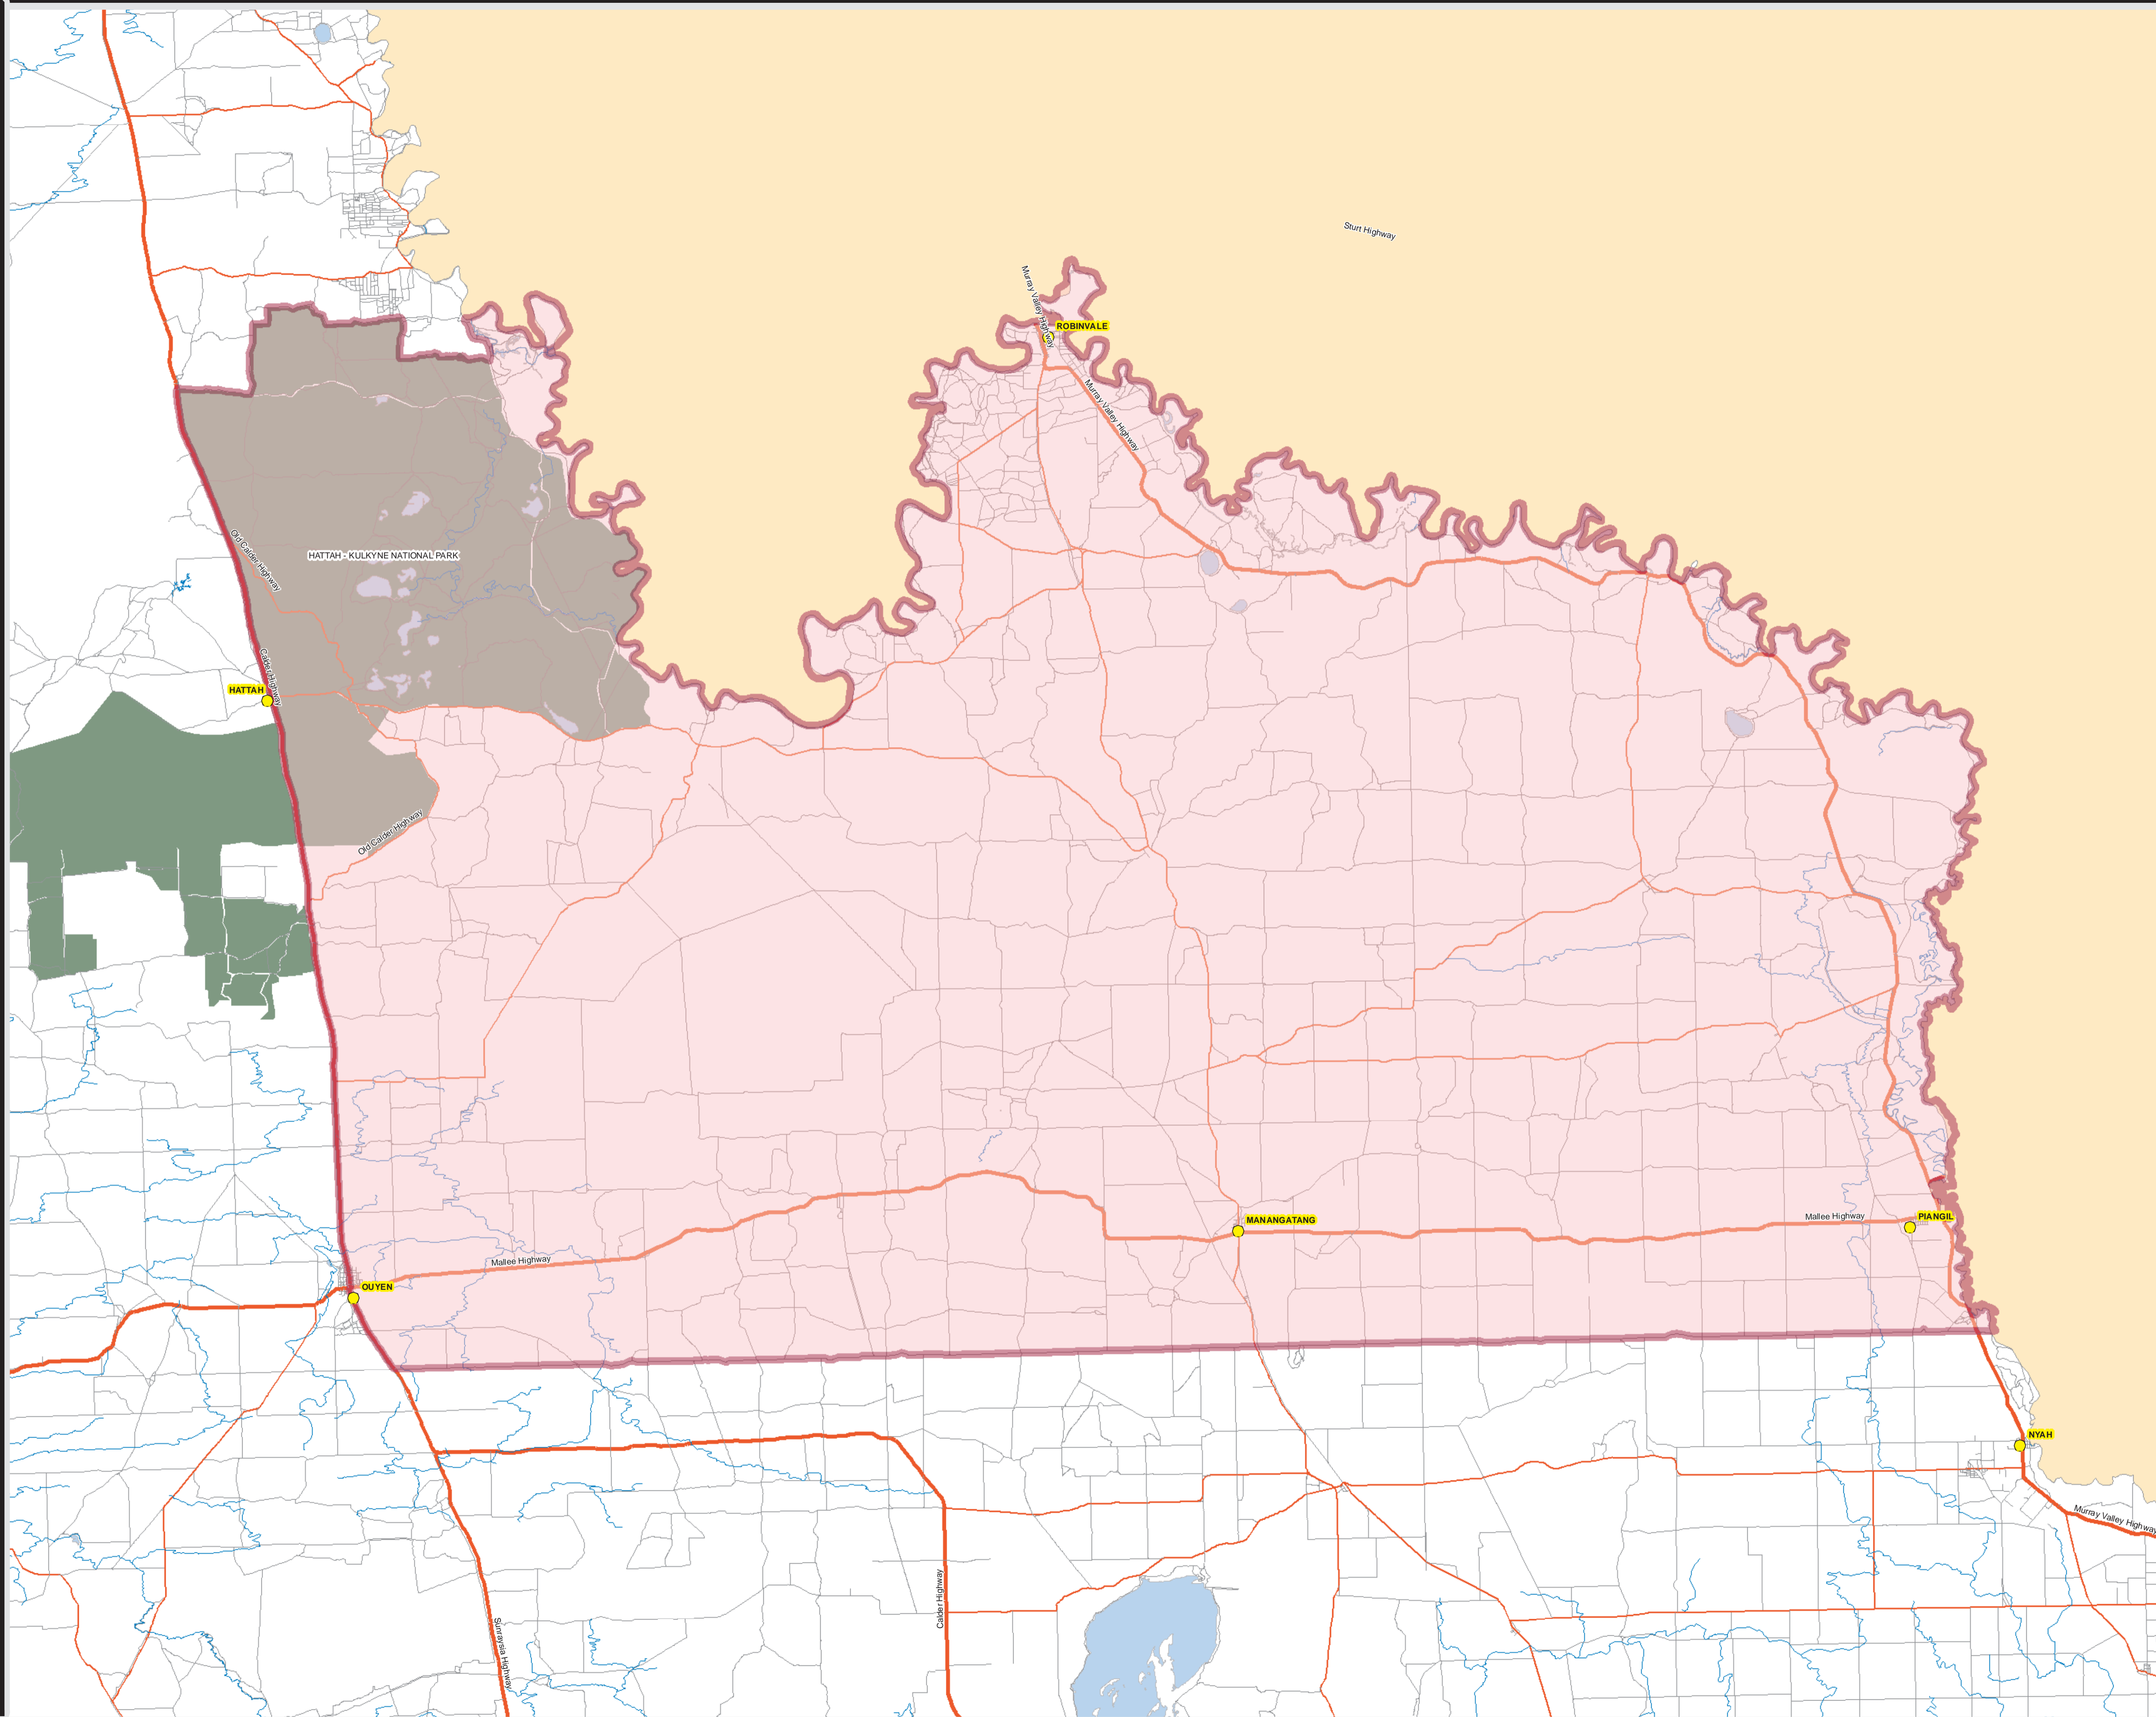

REGISTERED ABORIGINAL PARTIES
RAP MAP - Tati Tati Aboriginal Corporation

ABORIGINAL HERITAGE ACT 2006
AREAS IN RELATION TO
REGISTERED ABORIGINAL PARTIES

1. **Legend**
2. Tati Tati RAP Application Area
   - National park
   - State Park

VicGrid GDA 94
Scale 1:175,000
0 10
Kilometres