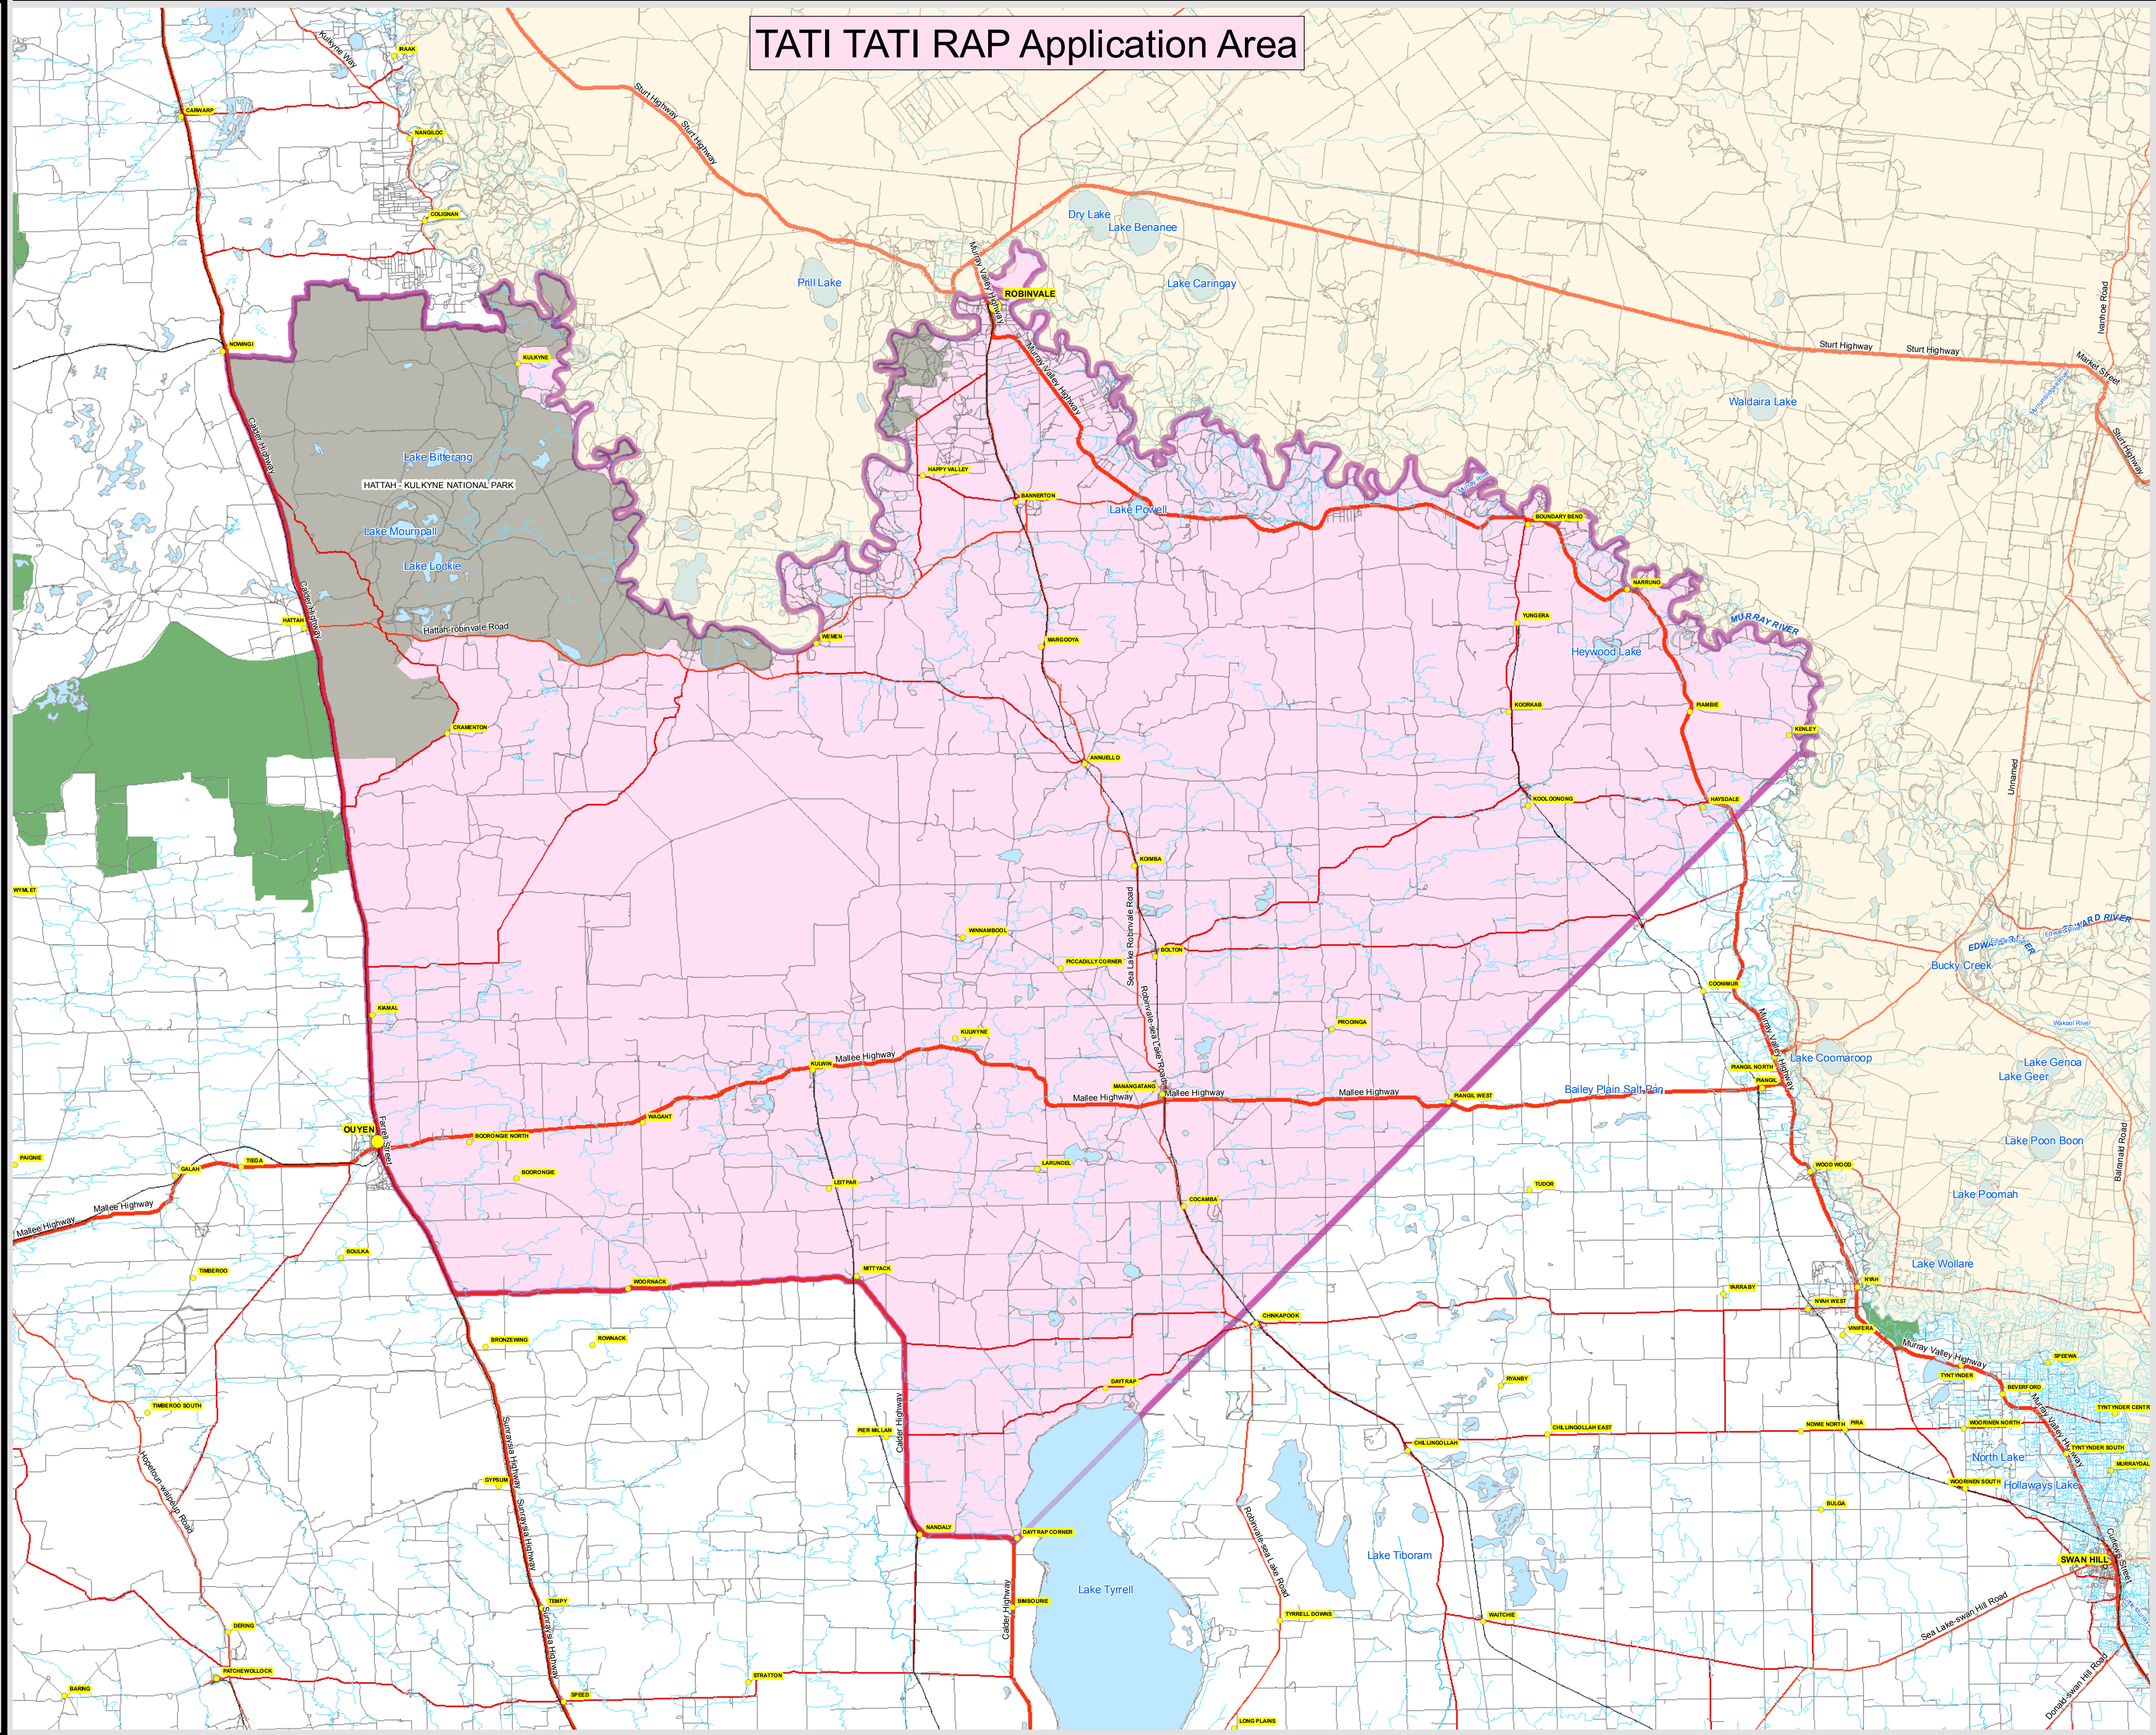

TATI TATI RAP Application Area

VICGRID
GDA 94
Scale 1:200,000
0 10
kilometres