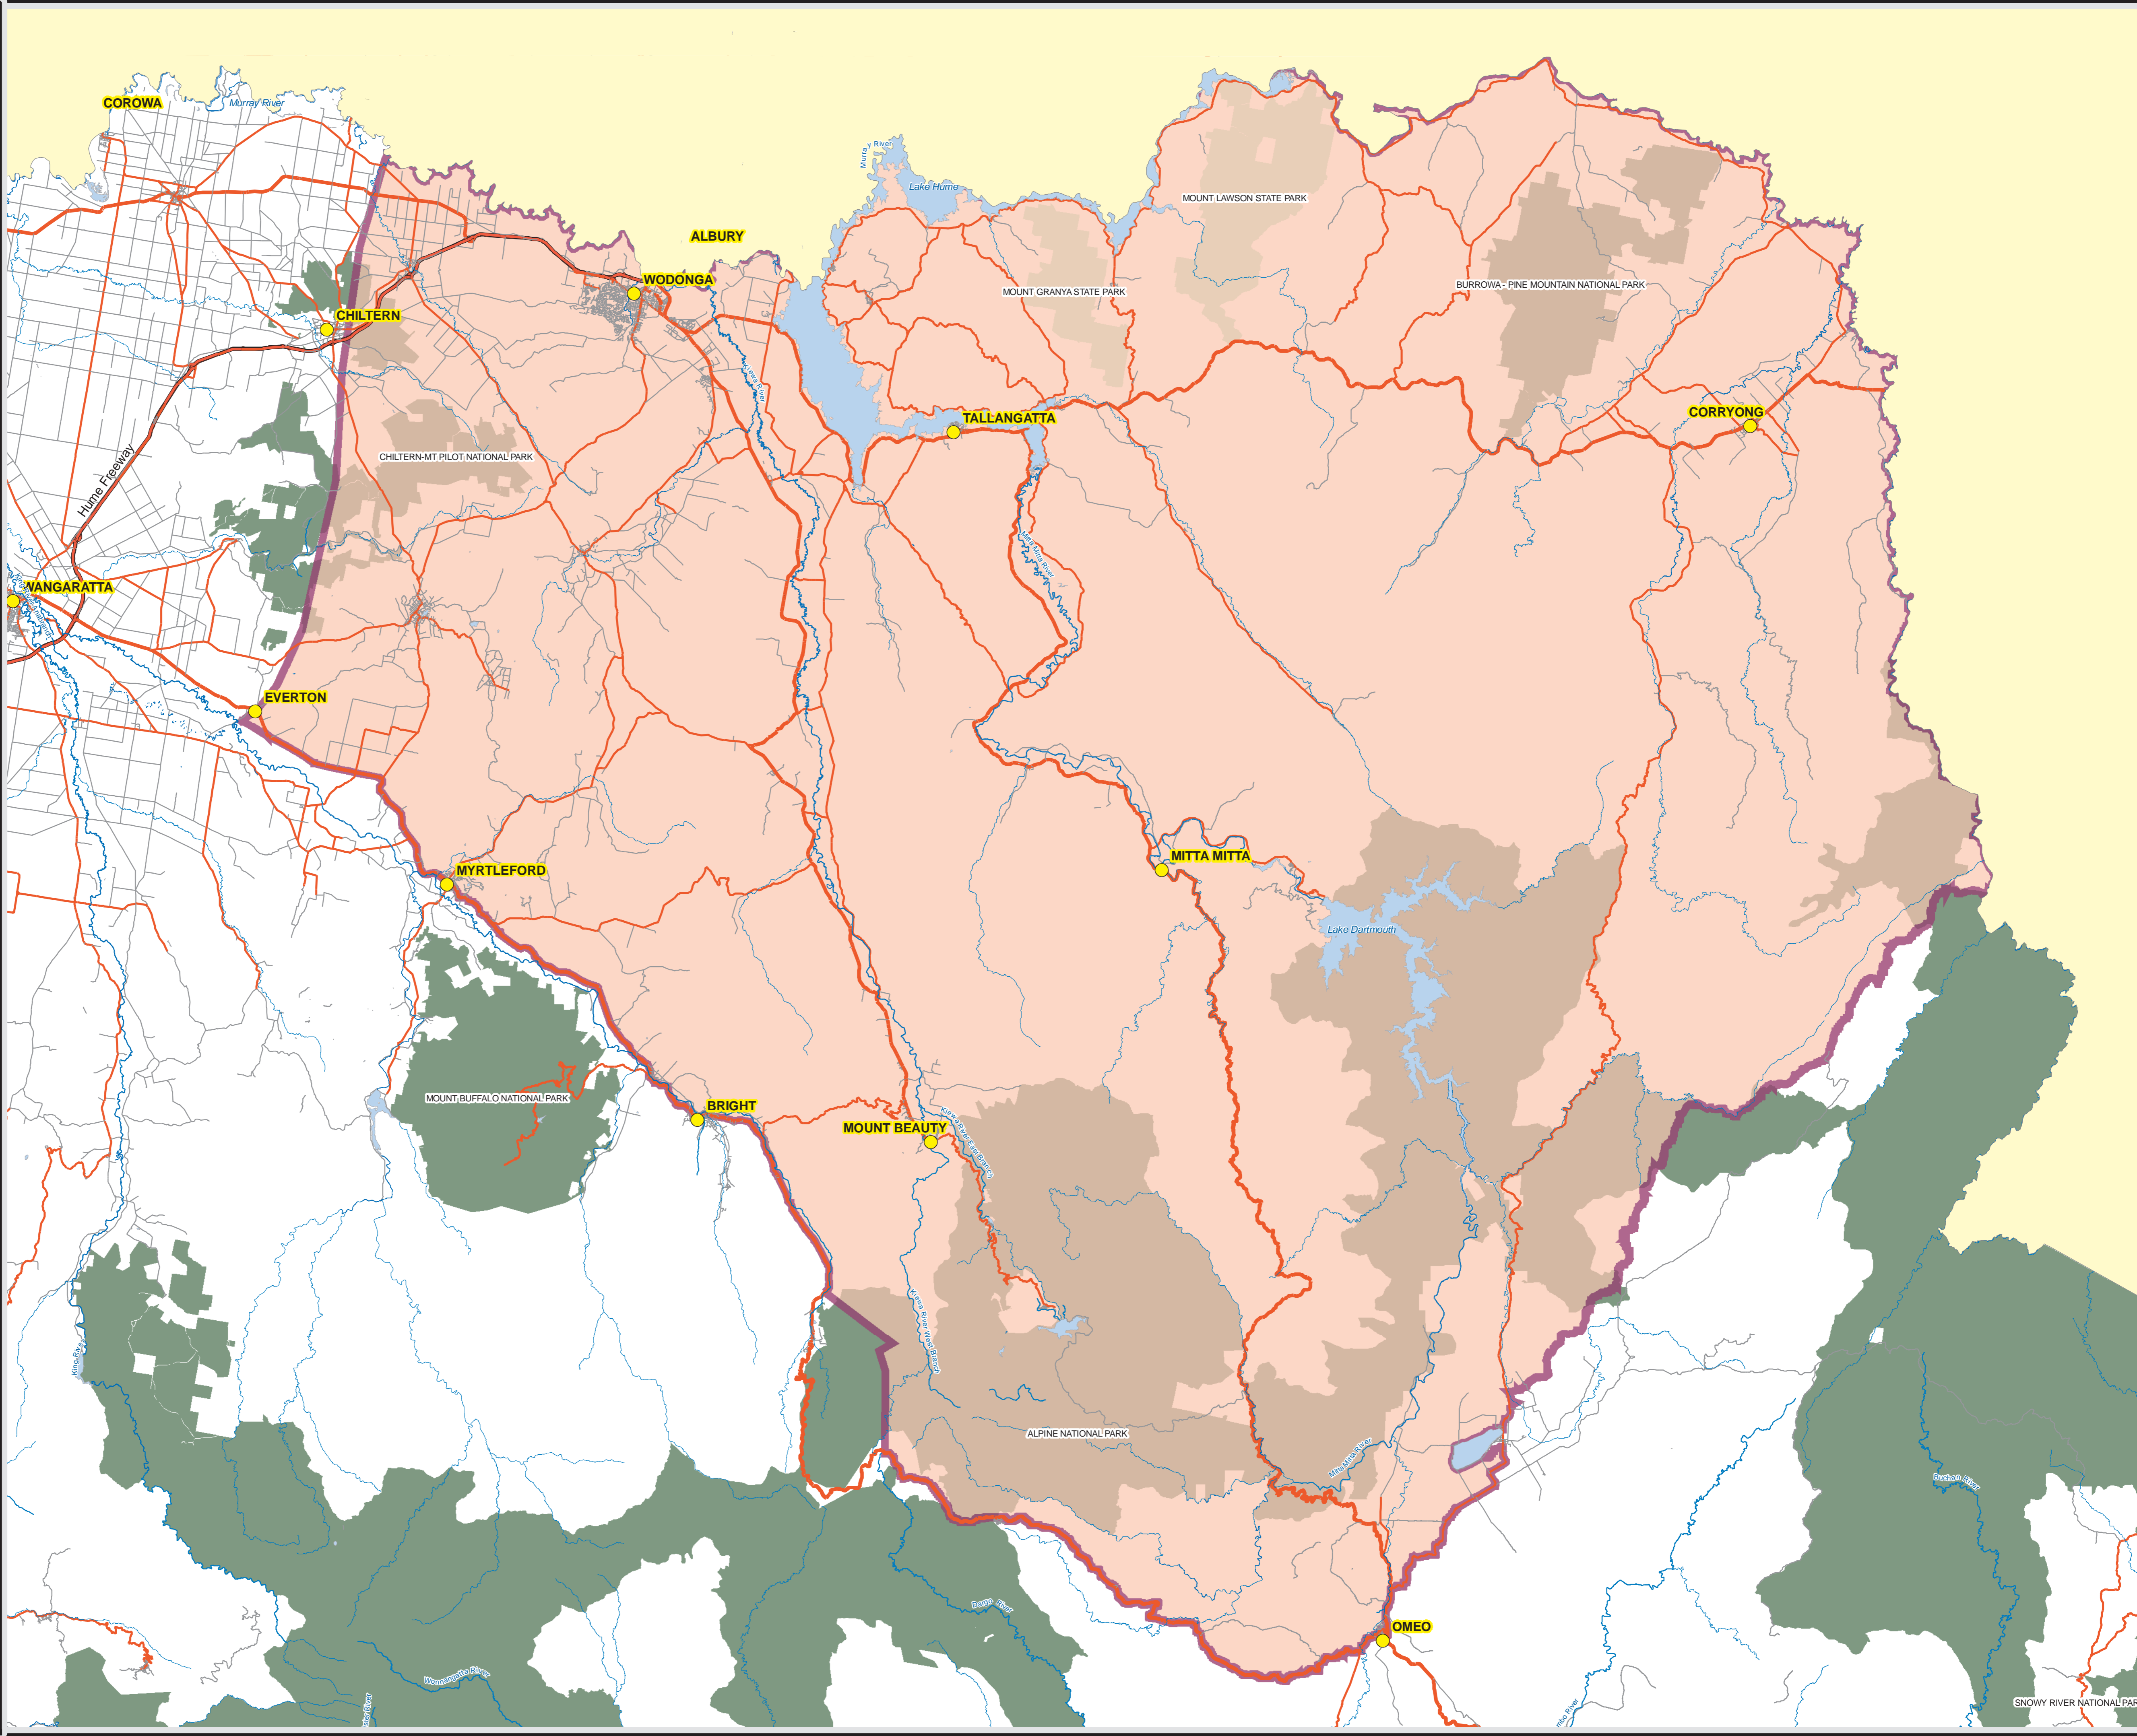

SNOWY RIVER NATIONAL PARK