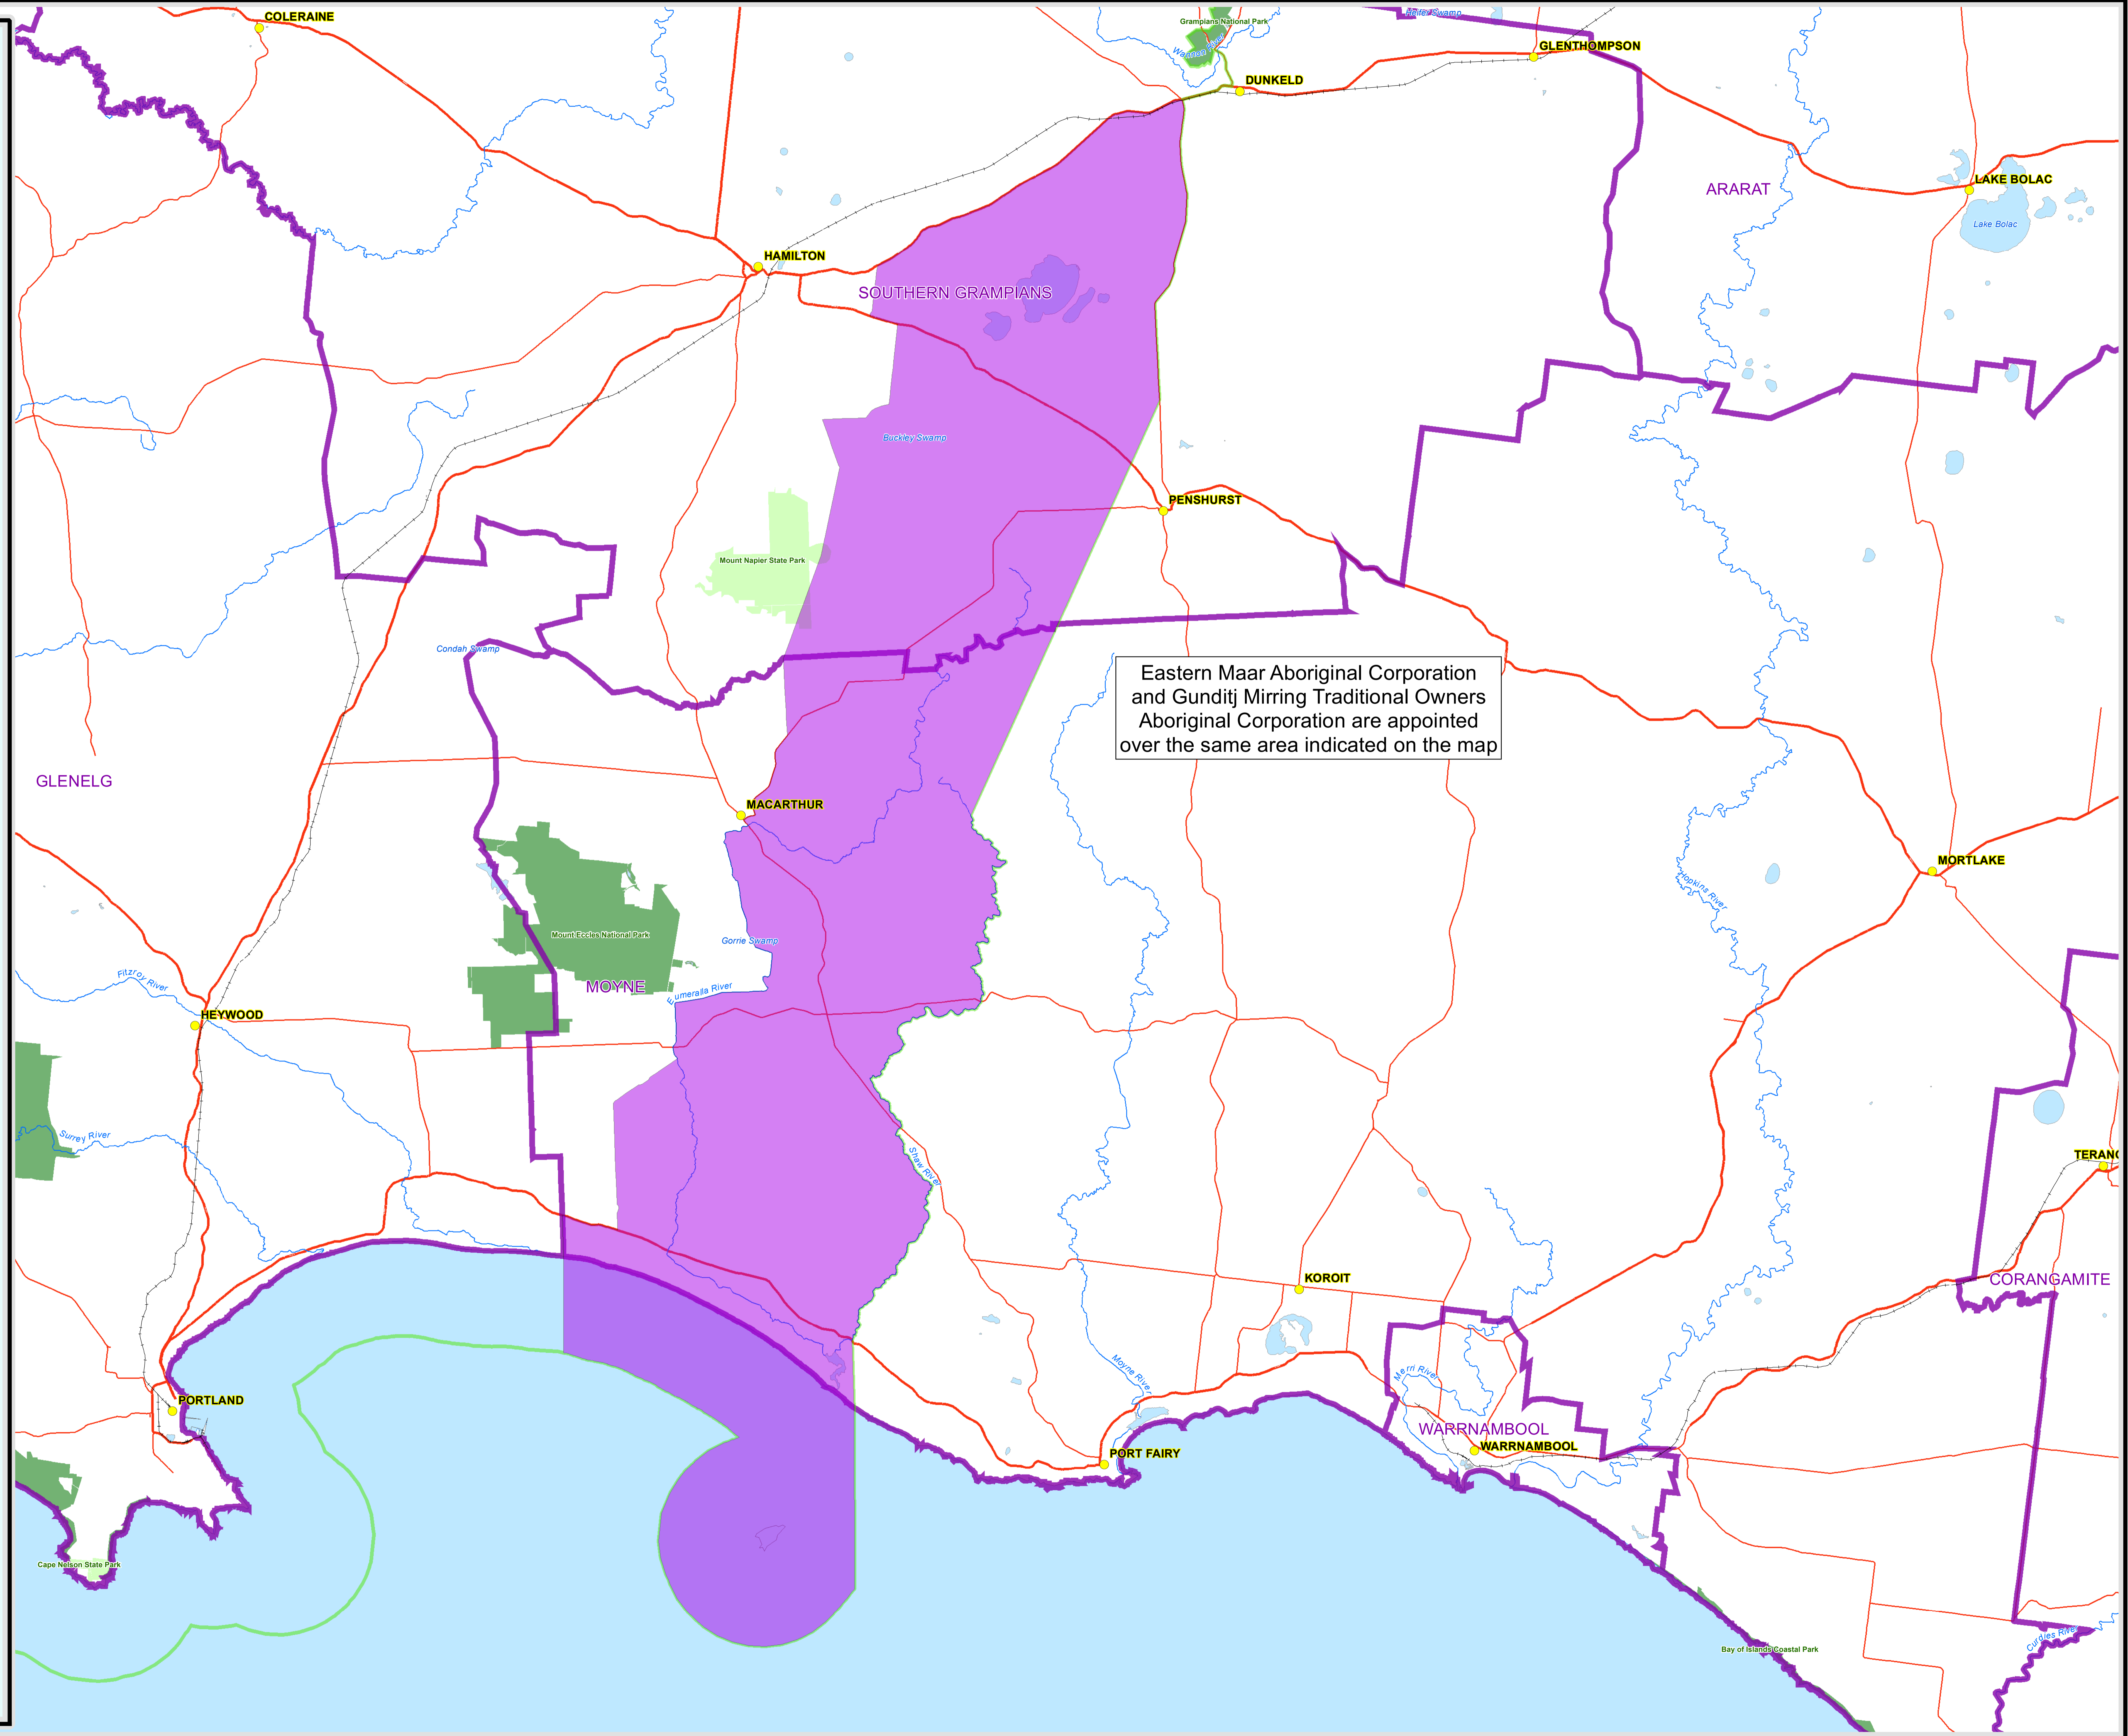

Eastern Maar Aboriginal Corporation and Gunditj Mirring Traditional Owners Aboriginal Corporation are appointed over the same area indicated on the map